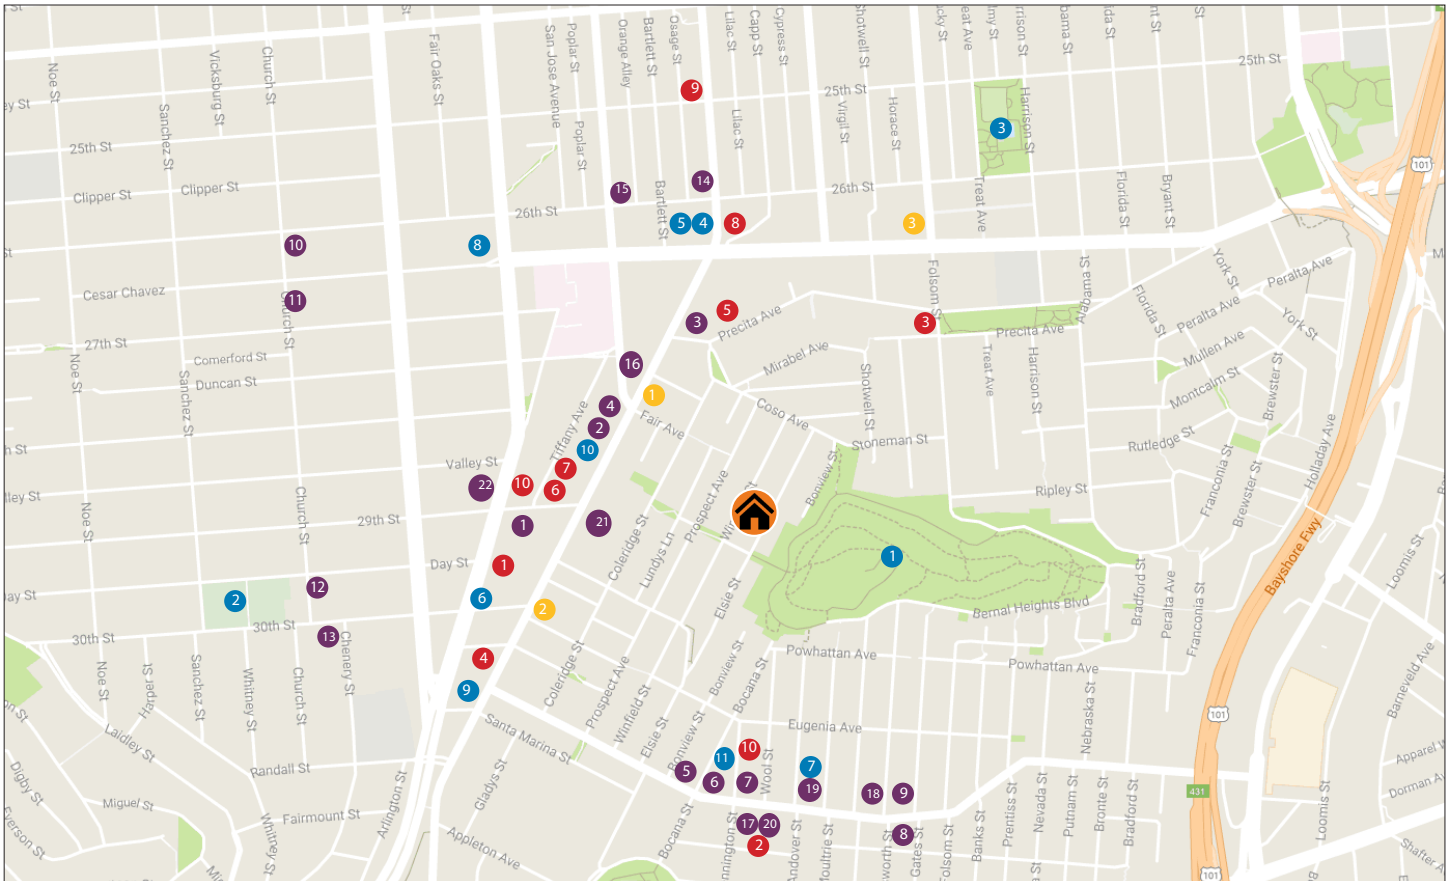

## NEIGHBORHOOD AMENITIES

### RESTAURANT & COFFEE

1. The Front Porch
2. Blue Plate
3. Baby Blues BBQ
4. Mi Lindo Peru
5. Pinhole Coffee
6. Holy Water
7. The Lucky Horseshoe
8. Piqueo's
9. Red Hill Station
10. Lovejoy's Tea Room
11. Chloe's Cafe
12. Pomelo
13. La Ciccia
14. Old Jerusalem Restaurant
15. AL's Place
16. Tierra Mia Coffee
17. Progressive Grounds
18. Martha & Brother Coffee
19. Little Bee Bakery
20. Moonlight Cafe
21. Coco's Ramen
22. Mitchell's Ice Cream

### GROCERIES & ERRANDS

1. Safeway
2. The Good Life Grocery
3. Harvest Hills Market
4. El Ahorro
5. Precita Food Mart
6. UPS Store
7. USPS
8. A+ Mailboxes & More
9. Chase Bank
10. Bank of America

### TRANSPORTATION

1. 14-Mission; 36-Teresita; 49-Van Ness/ Mission
2. 24-Divisadero
3. Shuttle Buses: Apple, Yahoo, Google, Facebook

Walk Score®

91

www.92Winfield.com

RON ABTA | 415.595.7661 | Ron@BridgeSF.com | Lic# 01090426 | BRETT JONES | 415.988.4865 | Brett@BridgeSF.com | Lic# 02005463